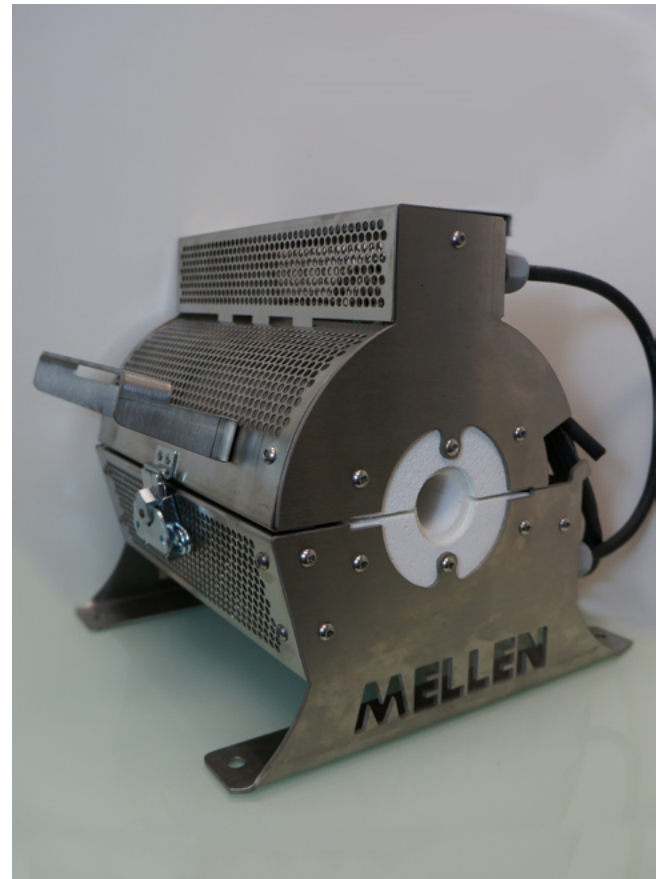

SCR SPLIT FURNACE

GENERAL INFORMATION

The furnace operates at temperatures up to 1250°C in air. The standard orientation of the furnace is horizontal, however a vertical stand bench is available.

HEATING ELEMENT

The furnace utilizes Clamshell heating elements capable of 1250°C in air.

CONTROLLER

Sold Separately - For more information on this model with built-in PS105 control system, please view the Microtherm SCR Split Furnace.

SERIES	SCR Split Furnace
MAX TEMPERATURE	1250°C
ELEMENT TYPE	Clamshell
CONTROLLER	Sold Separately
VOLTS	120V & 208V/240V

*As always, if this product does not meet your requirements, please contact us.
Mellen will work with you personally to create a product that best suits your needs every time.*

Prices are valid until 2018.

SCR SPLIT FURNACE

MODEL	HEATED LENGTH (IDxD)	V:W	EXTERNAL DIMENSIONS (WxHxD)	PRICE
SC12.5R-0.75x6-1Z	0.75" x 6"	120V: 500W	12"x13"x11"	\$1,095.00
SC12.5R-0.75x8-1Z	0.75" x 8"	120V: 600W	12"x13"x13"	\$1,395.00
SC12.5R-0.75x12-1Z	0.75" x 12"	120V: 1500W	12"x13"x17"	\$1,975.00
SC12.5R-0.75x18-1Z	0.75" x 18"	120V: 1050W	12"x13"x23"	\$2,875.00
SC12.5R-1.25x6-1Z	1.25" x 6"	120V: 600W	12"x13"x11"	\$1,195.00
SC12.5R-1.25x8-1Z	1.25" x 8"	120V: 1400W	12"x13"x13"	\$1,495.00
SC12.5R-1.25x12-1Z	1.25" x 12"	120V: 1000W	12"x13"x17"	\$2,075.00
SC12.5R-1.25x18-1Z	1.25" x 18"	120V: 2350W	12"x13"x23"	\$2,975.00
SC12.5R-1.625x6-1Z	1.625" x 6"	120V: 1400W	12"x13"x11"	\$1,295.00
SC12.5R-1.625x8-1Z	1.625" x 8"	120V: 1050W	12"x13"x13"	\$1,595.00
SC12.5R-1.625x12-1Z	1.625" x 12"	120V: 1350W	12"x13"x17"	\$2,175.00
SC12.5R-1.625x18-1Z	1.625" x 18"	120V: 1400W	12"x13"x23"	\$3,075.00
SC12.5R-2.375x6-1Z	2.375" x 6"	120V: 1000W	13"x13"x11"	\$1,695.00
SC12.5R-2.375x8-1Z	2.375" x 8"	120V: 1550W	17"x13"x13"	\$1,995.00
SC12.5R-2.375x12-1Z	2.375" x 12"	120V: 1400W	13"x13"x17"	\$2,575.00
SC12.5R-2.375x18-1Z	2.375" x 18"	208/240V: 2100W	13"x13"x23"	\$3,475.00